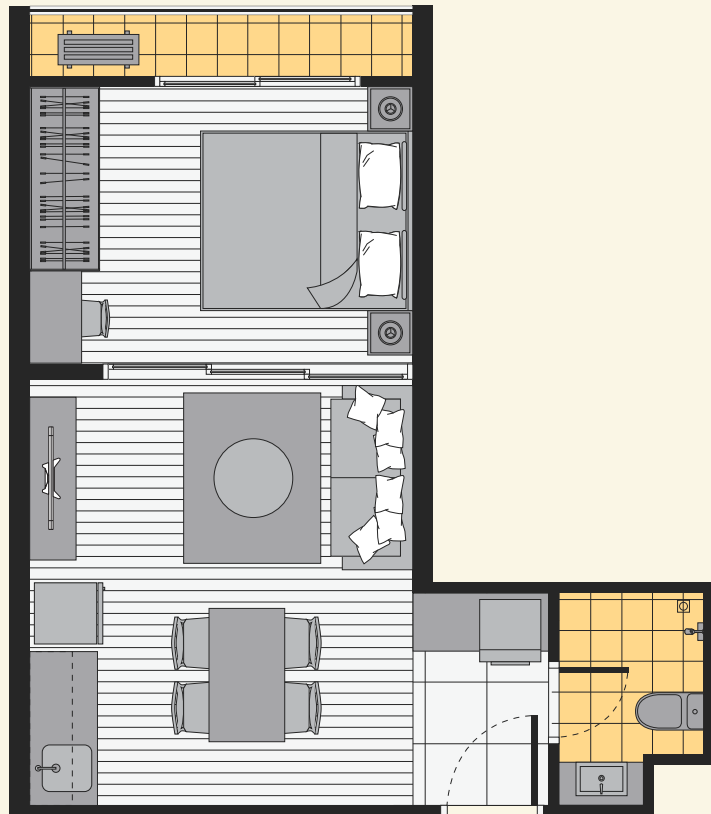

ME Space

1 BED ROOM

TYPE AB-R
34.9 SQ.M.