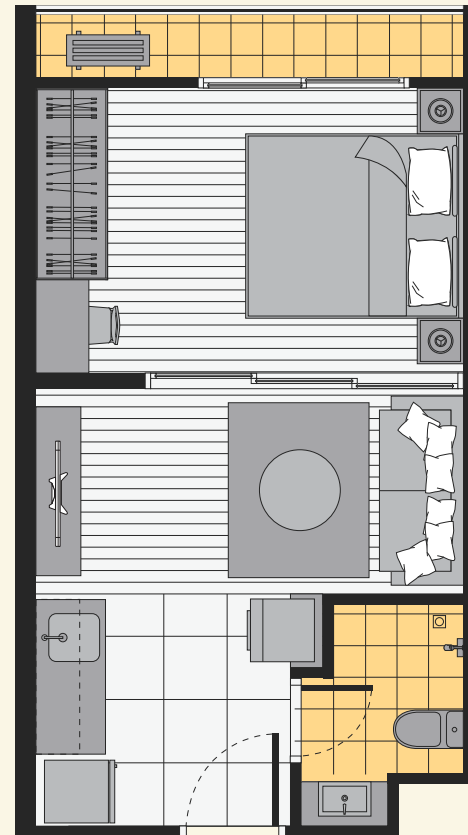

# 7-28TH Floor

# ME Space

# 1 BED ROOM

**TYPE AA-L**  
**28.5 SQ.M.**

**TYPE AD-R**  
**31.0 SQ.M.**