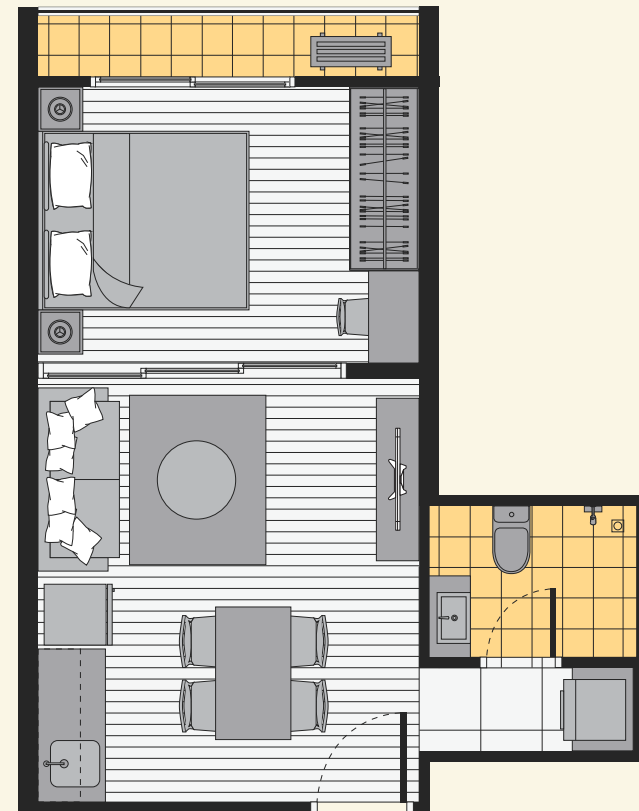

TYPE AC-R
34.6 SQ.M.