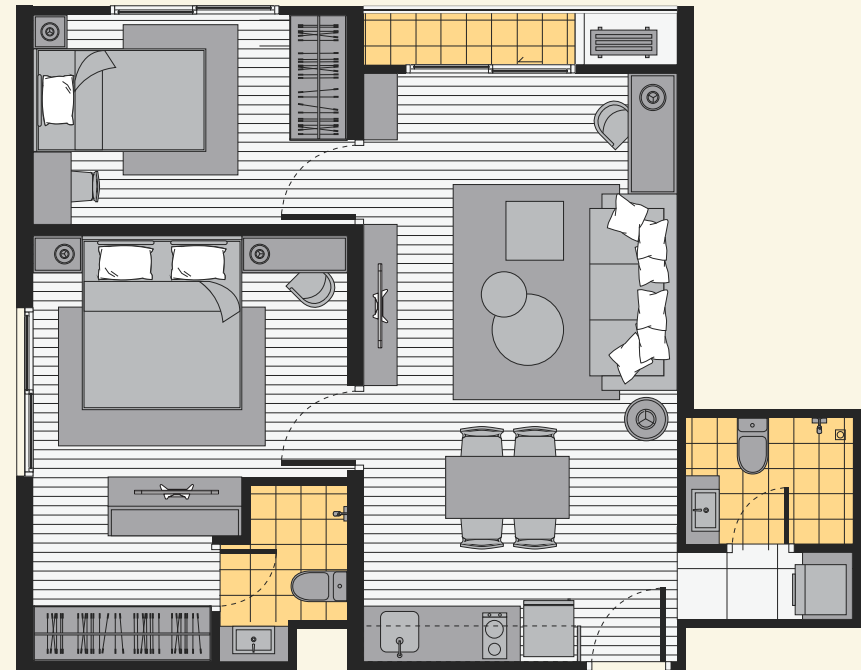

TYPE BB
62.5 SQ.M.